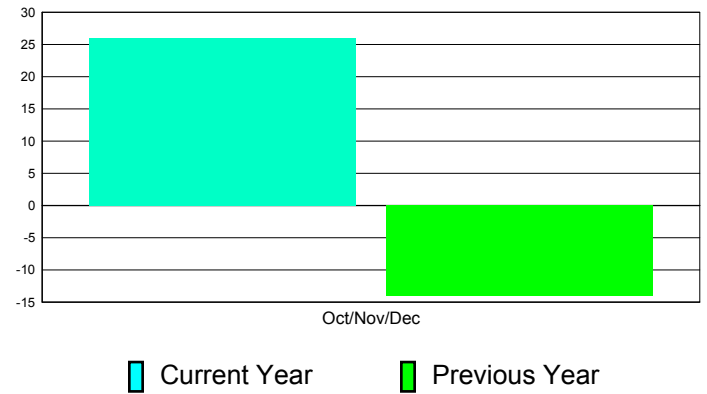

Comparison of Membership Gain/Loss

Current Year Compared to the Previous Year