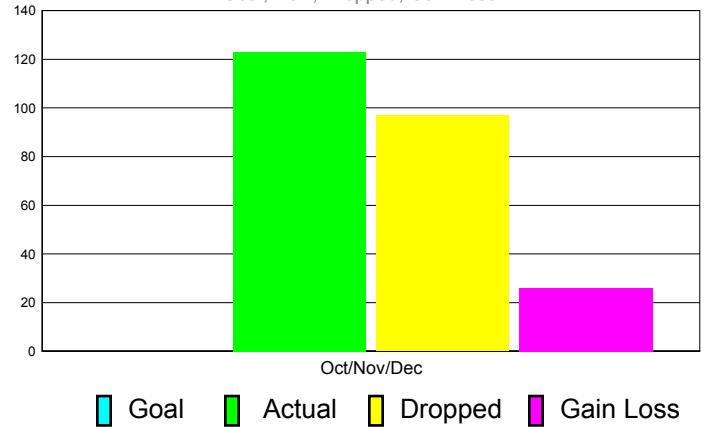

### YTD Status Quo Clubs 2010-2011

Status Quo Clubs Compared to Status Quo Members

## MEMBERSHIP

**Membership Results  
2011-2012**

**Membership  
2010-2011**

Month	Net Memb Goal	Actual New Memb	Actual Dropped Memb	Gain/Loss of Memb	Gain/ Loss of Memb
Oct/Nov/Dec	0	123	97	26	-14
<b>Totals</b>	<b>0</b>	<b>123</b>	<b>97</b>	<b>26</b>	<b>-14</b>

### Membership Results 2011-2012

Goal, New, Dropped, Gain/Loss